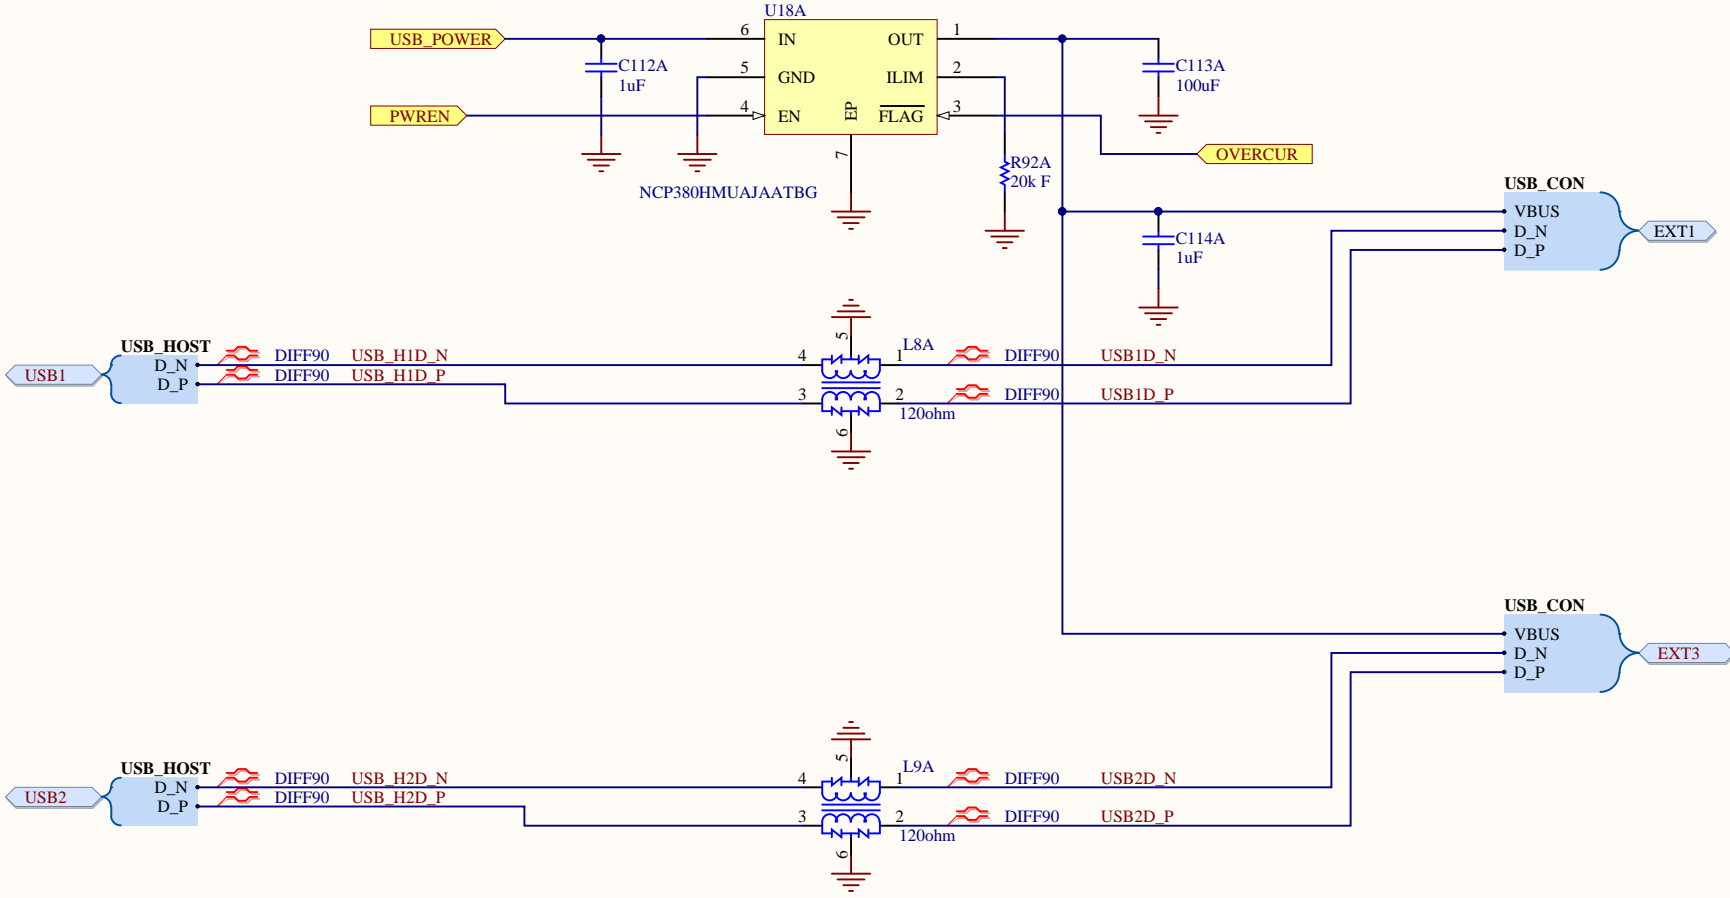

Title S805 IO2			Hardkernel Co.,LTD. 475-1 Mananro Manangu, Anyang City Gyeonggido South Korea	
Size: A4	Number:22	Revision:0.1		
Date: 2016-01-20	Time: 오전 10:21	Sheet 22 of 26	Designed by: ruppi kim@hardkernel.com	
File: S805_IO2.SchDoc				

UIE

LIB Rev:14-05-15 V16

S805

Title S805 USB2 SDB			Hardkernel Co.,LTD. 475-1 Mananro Manangu, Anyang City Gyeonggido South Korea	
Size: A4	Number:23	Revision:0.1		
Date: 2016-01-20	Time: 오전 10:21	Sheet 23 of 26	Designed by: ruppi.kim@hardkernel.com	
File: S805_USB_TFLASH.SchDoc				