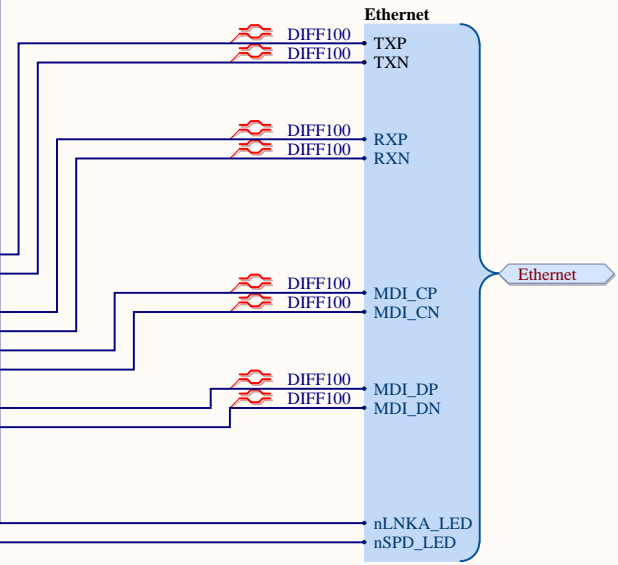

Title Giga Ethernet PHY RT8211F			Hardkernel Co.,LTD. 1-605 Shinan Metrokhan 1115 Dalandong, Dongangu, Anyang Gyeonggido South Korea	
Size: A4	Number: 11	Revision: 0.3		
Date: 2016-01-20	Time: 오전 10:21:16	Sheet 11 of 26		
File: GIGA_ETHERNET_PHY_RT8211F.SchDoc			Designed by: ruppi.kim@hardkernel.com