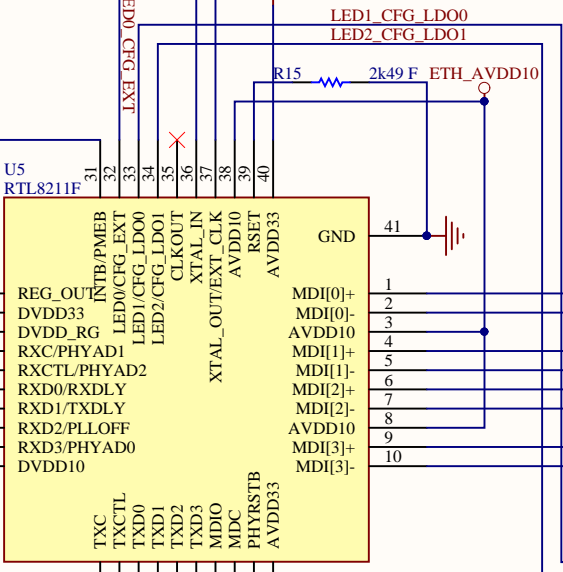

Title Giga Ethernet PHY RT8211F			Hardkernel Co.,LTD. 1-605 Shinan Metrokhan 1115 Dalandong, Dongangu, Anyang Gyeonggido South Korea	
Size: A4	Number: 11	Revision: 0.3		
Date: 2016-01-20	Time: 오전 10:21:16	Sheet 11 of 26		
File: GIGA_ETHERNET_PHY_RT8211F.SchDoc			Designed by: ruppi.kim@hardkernel.com