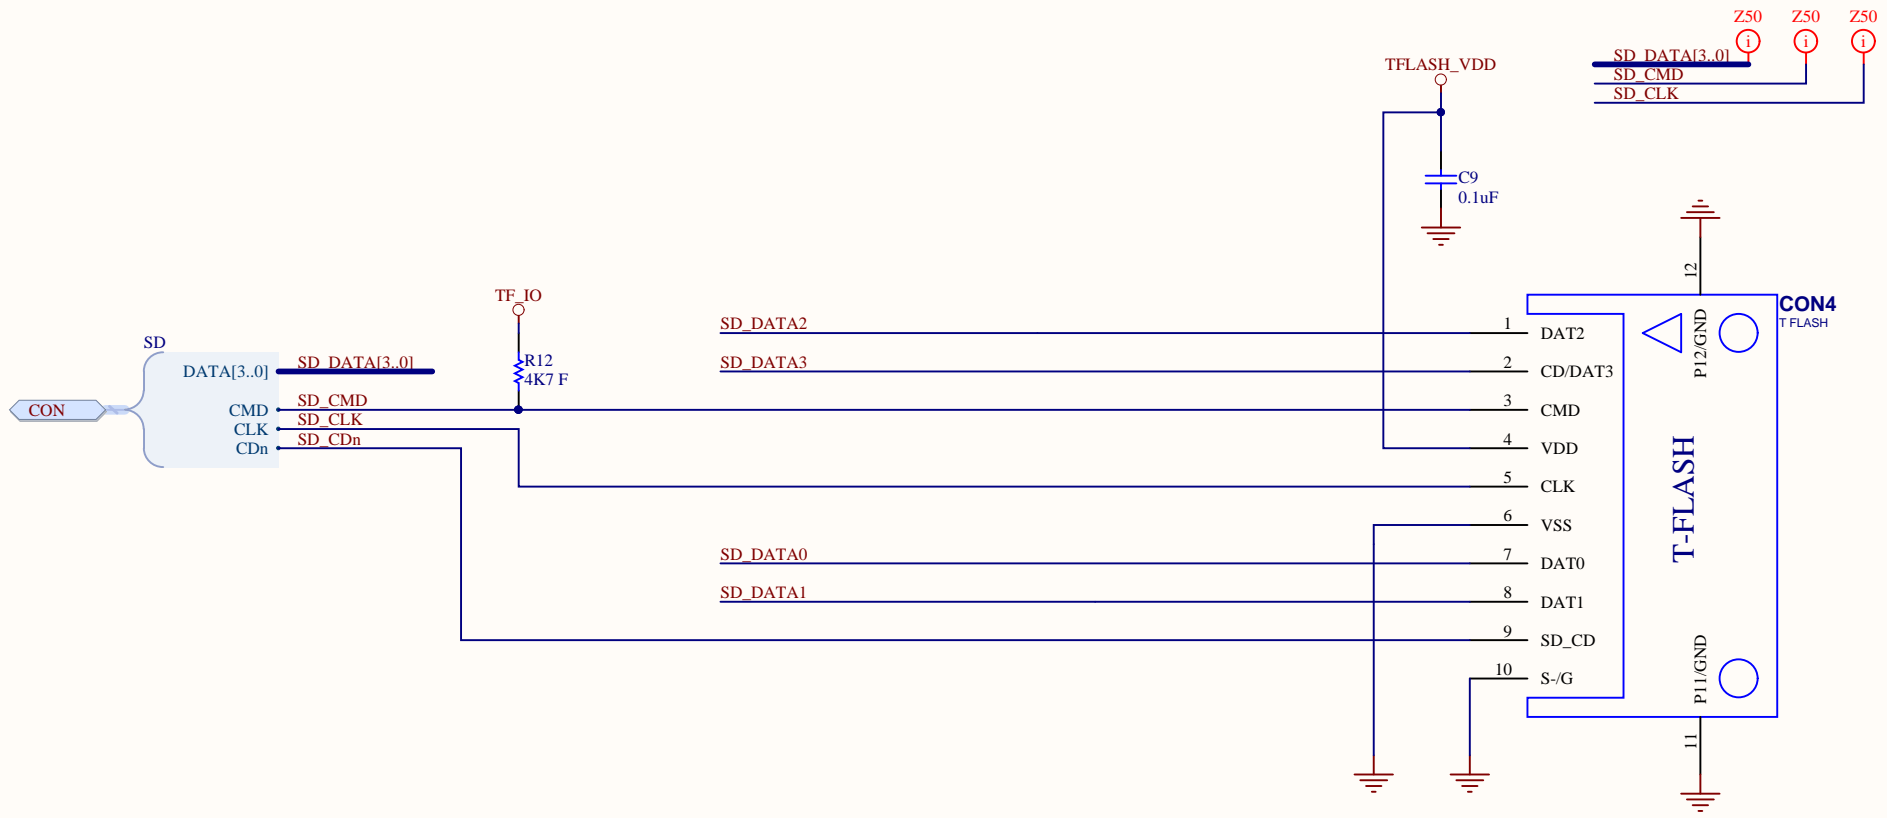

Title **Giga Ethernet Connector**

Size: A4

Number:4

Revision:0.1

Date: 2016-01-20

Time: 오전 10:21:16 Sheet 4 of 26

File: CON_GIGA_ETH.SchDoc

Hardkernel Co.,LTD.
475-1 Mananro
Manangu, Anyang City
Gyeonggido
South Korea

Title Micro SD Socket			Hardkernel Co.,LTD. 475-1 Mananro Manangu, Anyang City Gyeonggido South Korea	
Size: A4	Number:6	Revision:0.1		
Date: 2016-01-20	Time: 오전 10:21:16	Sheet:6 of 26	Designed by: ruppi.kim@hardkernel.com	
File: CON_MICROSD_HD08-AL00335.SchDoc				