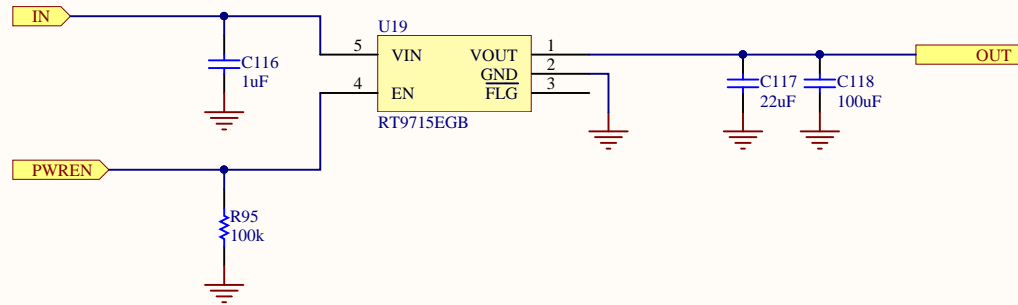

Title USB HOST Power Switch			Hardkernel Co.,LTD. 475-1 Mananro Manangu, Anyang City Gyeongido South Korea Designed by: ruppi.kim@hardkernel.com	
Size: A4	Number:16	Revision:0.1		
Date: 2016-01-20	Time: 오전 10:21	Sheet 16 of 26		
File: RT9715EGB.SchDoc