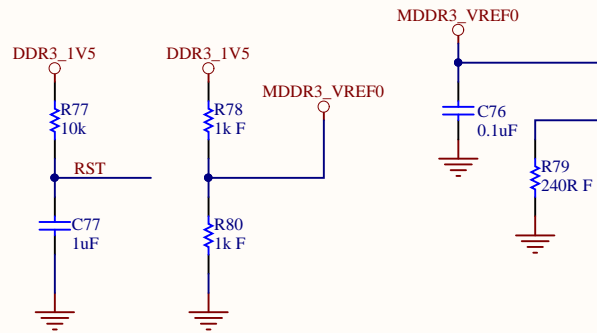

Title S805 DDR3			R&D PART 704 Anyang K-center 1591-9 Burim Dongan Gu Gyeonggido South Korea	
Size: A4	Number:18	Revision:0.3	Designed by: ruppi.kim@hardkernel.com	
Date: 2016-01-20	Time: 오전 10:21:13	Sheet 18 of 26		
File: S805_DDR3.SchDoc