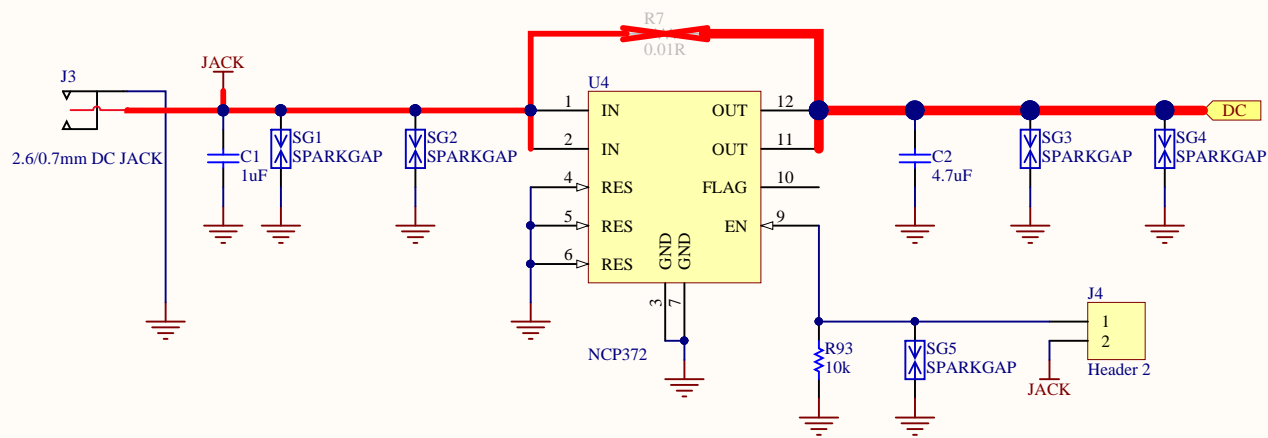

Mounting Holes

- MH1: MOUNTING HOLE 3MM
- MH2: MOUNTING HOLE 3MM
- MH3: MOUNTING HOLE 3MM
- MH4: MOUNTING HOLE 3MM

GPIOY.BIT1	GPIOY.BIT0	Revision
0	0	0.1
0	1	0.2
1	0	0.3
1	1	0.4

Title DC Jack			Hardkernel Co.,LTD. 475-1 Mananro Manangu, Anyang City Gyeongido South Korea Designed by: ruppi kim@hardkernel.com	
Size: A4	Number:2	Revision:0.1		
Date: 2016-01-20	Time: 오전 10:21	Sheet 2 of 26		
File: CON_DCJACK.SchDoc				