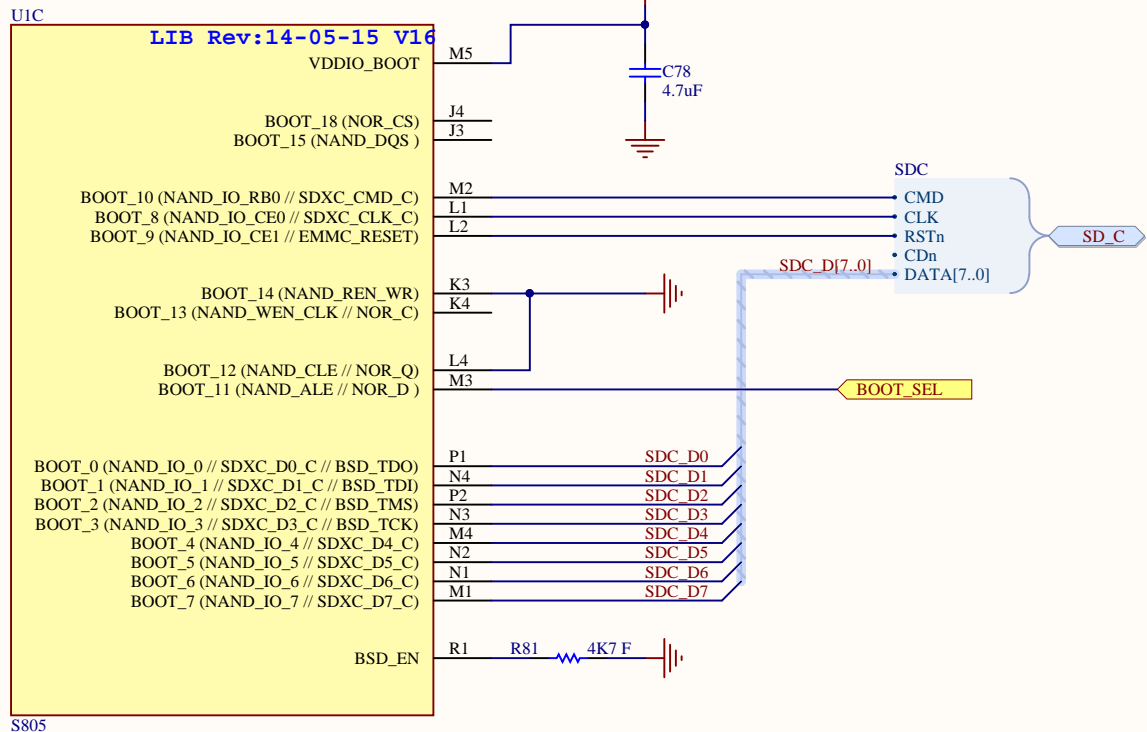

S805

Title S805 FLASH			Hardkernel Co.,LTD. 475-1 Mananro Manangu, Anyang City Gyeonggido South Korea	
Size: A4	Number:19	Revision:0.1		
Date: 2016-01-20	Time: 오전 10:21:13	Sheet 19 of 26	Designed by: ruppi kim@hardkernel.com	
File: S805_FLASH.SchDoc