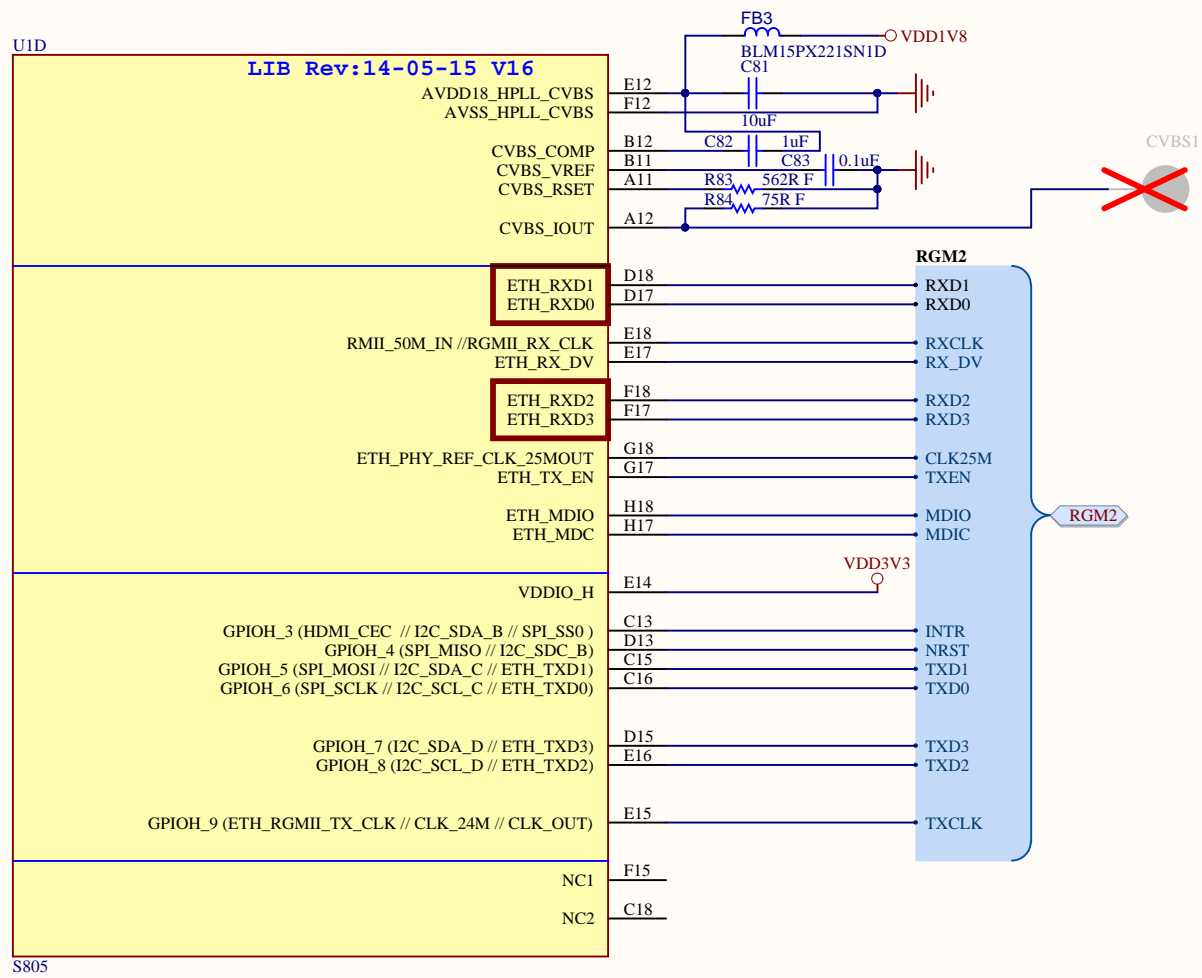

UIF

LIB Rev:14-05-15 V16

S805

Title S805 HDMI			Hardkernel Co.,LTD. 475-1 Mananro Manangu, Anyang City Gyeonggido South Korea	
Size: A4	Number:20	Revision:0.1		
Date: 2016-01-20	Time: 오전 10:21:13	Sheet 20 of 26	Designed by: ruppi kim@hardkernel.com	
File: S805_HDMI.SchDoc				

Title S805 IO2			Hardkernel Co.,LTD. 475-1 Mananro Manangu, Anyang City Gyeonggido South Korea	
Size: A4	Number:22	Revision:0.1		
Date: 2016-01-20	Time: 오전 10:21	Sheet 22 of 26	Designed by: ruppi kim@hardkernel.com	
File: S805_IO2.SchDoc				