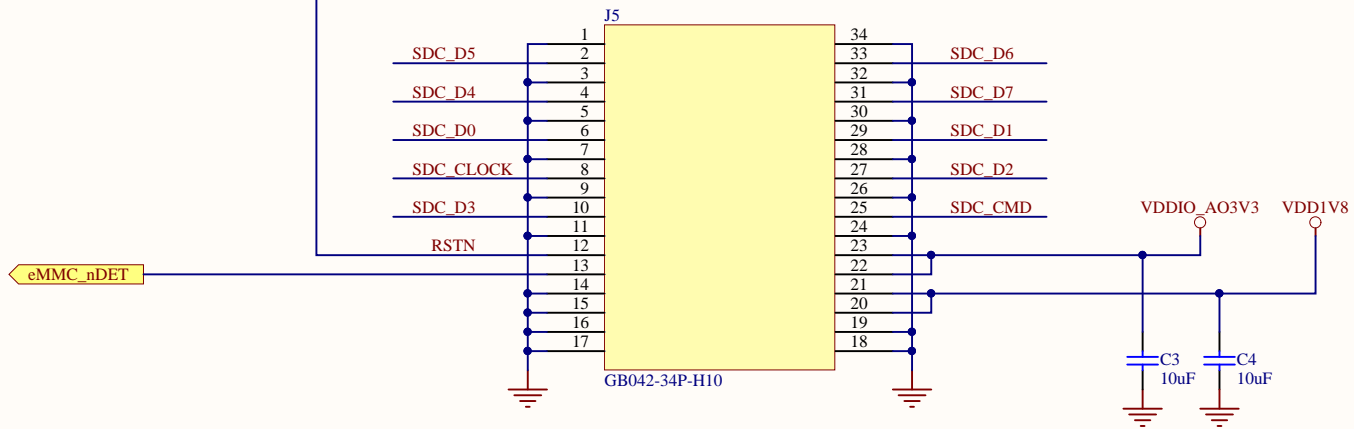

Mounting Holes

- MH1: MOUNTING HOLE 3MM
- MH2: MOUNTING HOLE 3MM
- MH3: MOUNTING HOLE 3MM
- MH4: MOUNTING HOLE 3MM

GPIOY.BIT1	GPIOY.BIT0	Revision
0	0	0.1
0	1	0.2
1	0	0.3
1	1	0.4

Title DC Jack			Hardkernel Co.,LTD. 475-1 Mananro Manangu, Anyang City Gyeongido South Korea Designed by: ruppi kim@hardkernel.com	
Size: A4	Number:2	Revision:0.1		
Date: 2016-01-20	Time: 오전 10:21	Sheet 2 of 26		
File: CON_DCJACK.SchDoc				