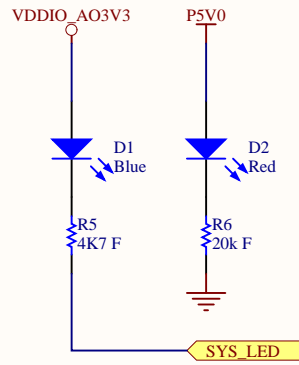

Title LEDs			Hardkernel Co.,LTD. 475-1 Mananro Manangu, Anyang City Gyeonggido South Korea	
Size: A4	Number:10	Revision:0.1		
Date: 2016-01-20	Time: 오전 10:21:16	Sheet 10 of 26	Designed by: ruppi.kim@hardkernel.com	
File: C_LEDS.SchDoc