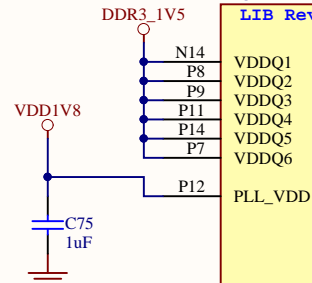

Title S805 DDR3			R&D PART 704 Anyang K-center 1591-9 Burim Dongan Gu Gyeonggido South Korea	
Size: A4	Number:18	Revision:0.3	Designed by: ruppi.kim@hardkernel.com	
Date: 2016-01-20	Time: 오전 10:21:13	Sheet 18 of 26		
File: S805_DDR3.SchDoc