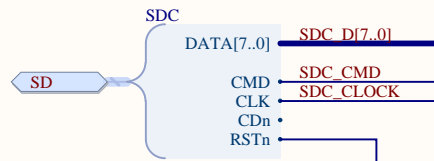

Mounting Holes

- MH1: MOUNTING HOLE 3MM
- MH2: MOUNTING HOLE 3MM
- MH3: MOUNTING HOLE 3MM
- MH4: MOUNTING HOLE 3MM

GPIOY.BIT1	GPIOY.BIT0	Revision
0	0	0.1
0	1	0.2
1	0	0.3
1	1	0.4

Title DC Jack			Hardkernel Co.,LTD. 475-1 Mananro Manangu, Anyang City Gyeongido South Korea Designed by: ruppi kim@hardkernel.com	
Size: A4	Number:2	Revision:0.1		
Date: 2016-01-20	Time: 오전 10:21	Sheet 2 of 26		
File: CON_DCJACK.SchDoc				