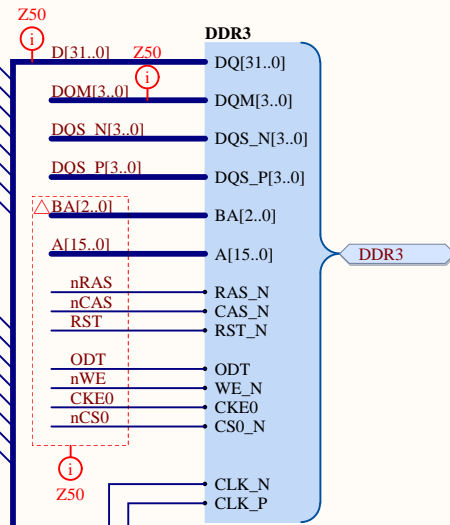

Title S805 DDR3			R&D PART 704 Anyang K-center 1591-9 Burim Dongan Gu Gyeonggido South Korea	
Size: A4	Number:18	Revision:0.3	Designed by: ruppi.kim@hardkernel.com	
Date: 2016-01-20	Time: 오전 10:21:13	Sheet 18 of 26		
File: S805_DDR3.SchDoc