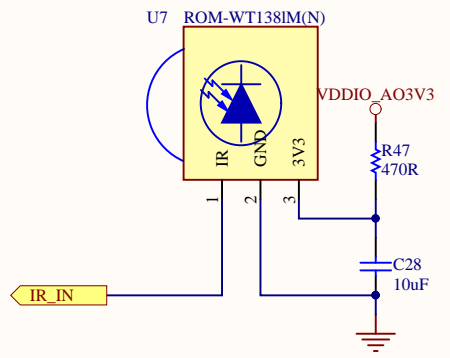

Title Remote Control Receiver			<i>Hardkernel Co.,LTD.</i> 475-1 Mananro Manangu, Anyang City Gyeongido South Korea Designed by: ruppi.kim@hardkernel.com	
Size: A4	Number:13	Revision:0.1		
Date: 2016-01-20	Time: 오전 10:21:16	Sheet 13 of 26		
File: IR.SchDoc