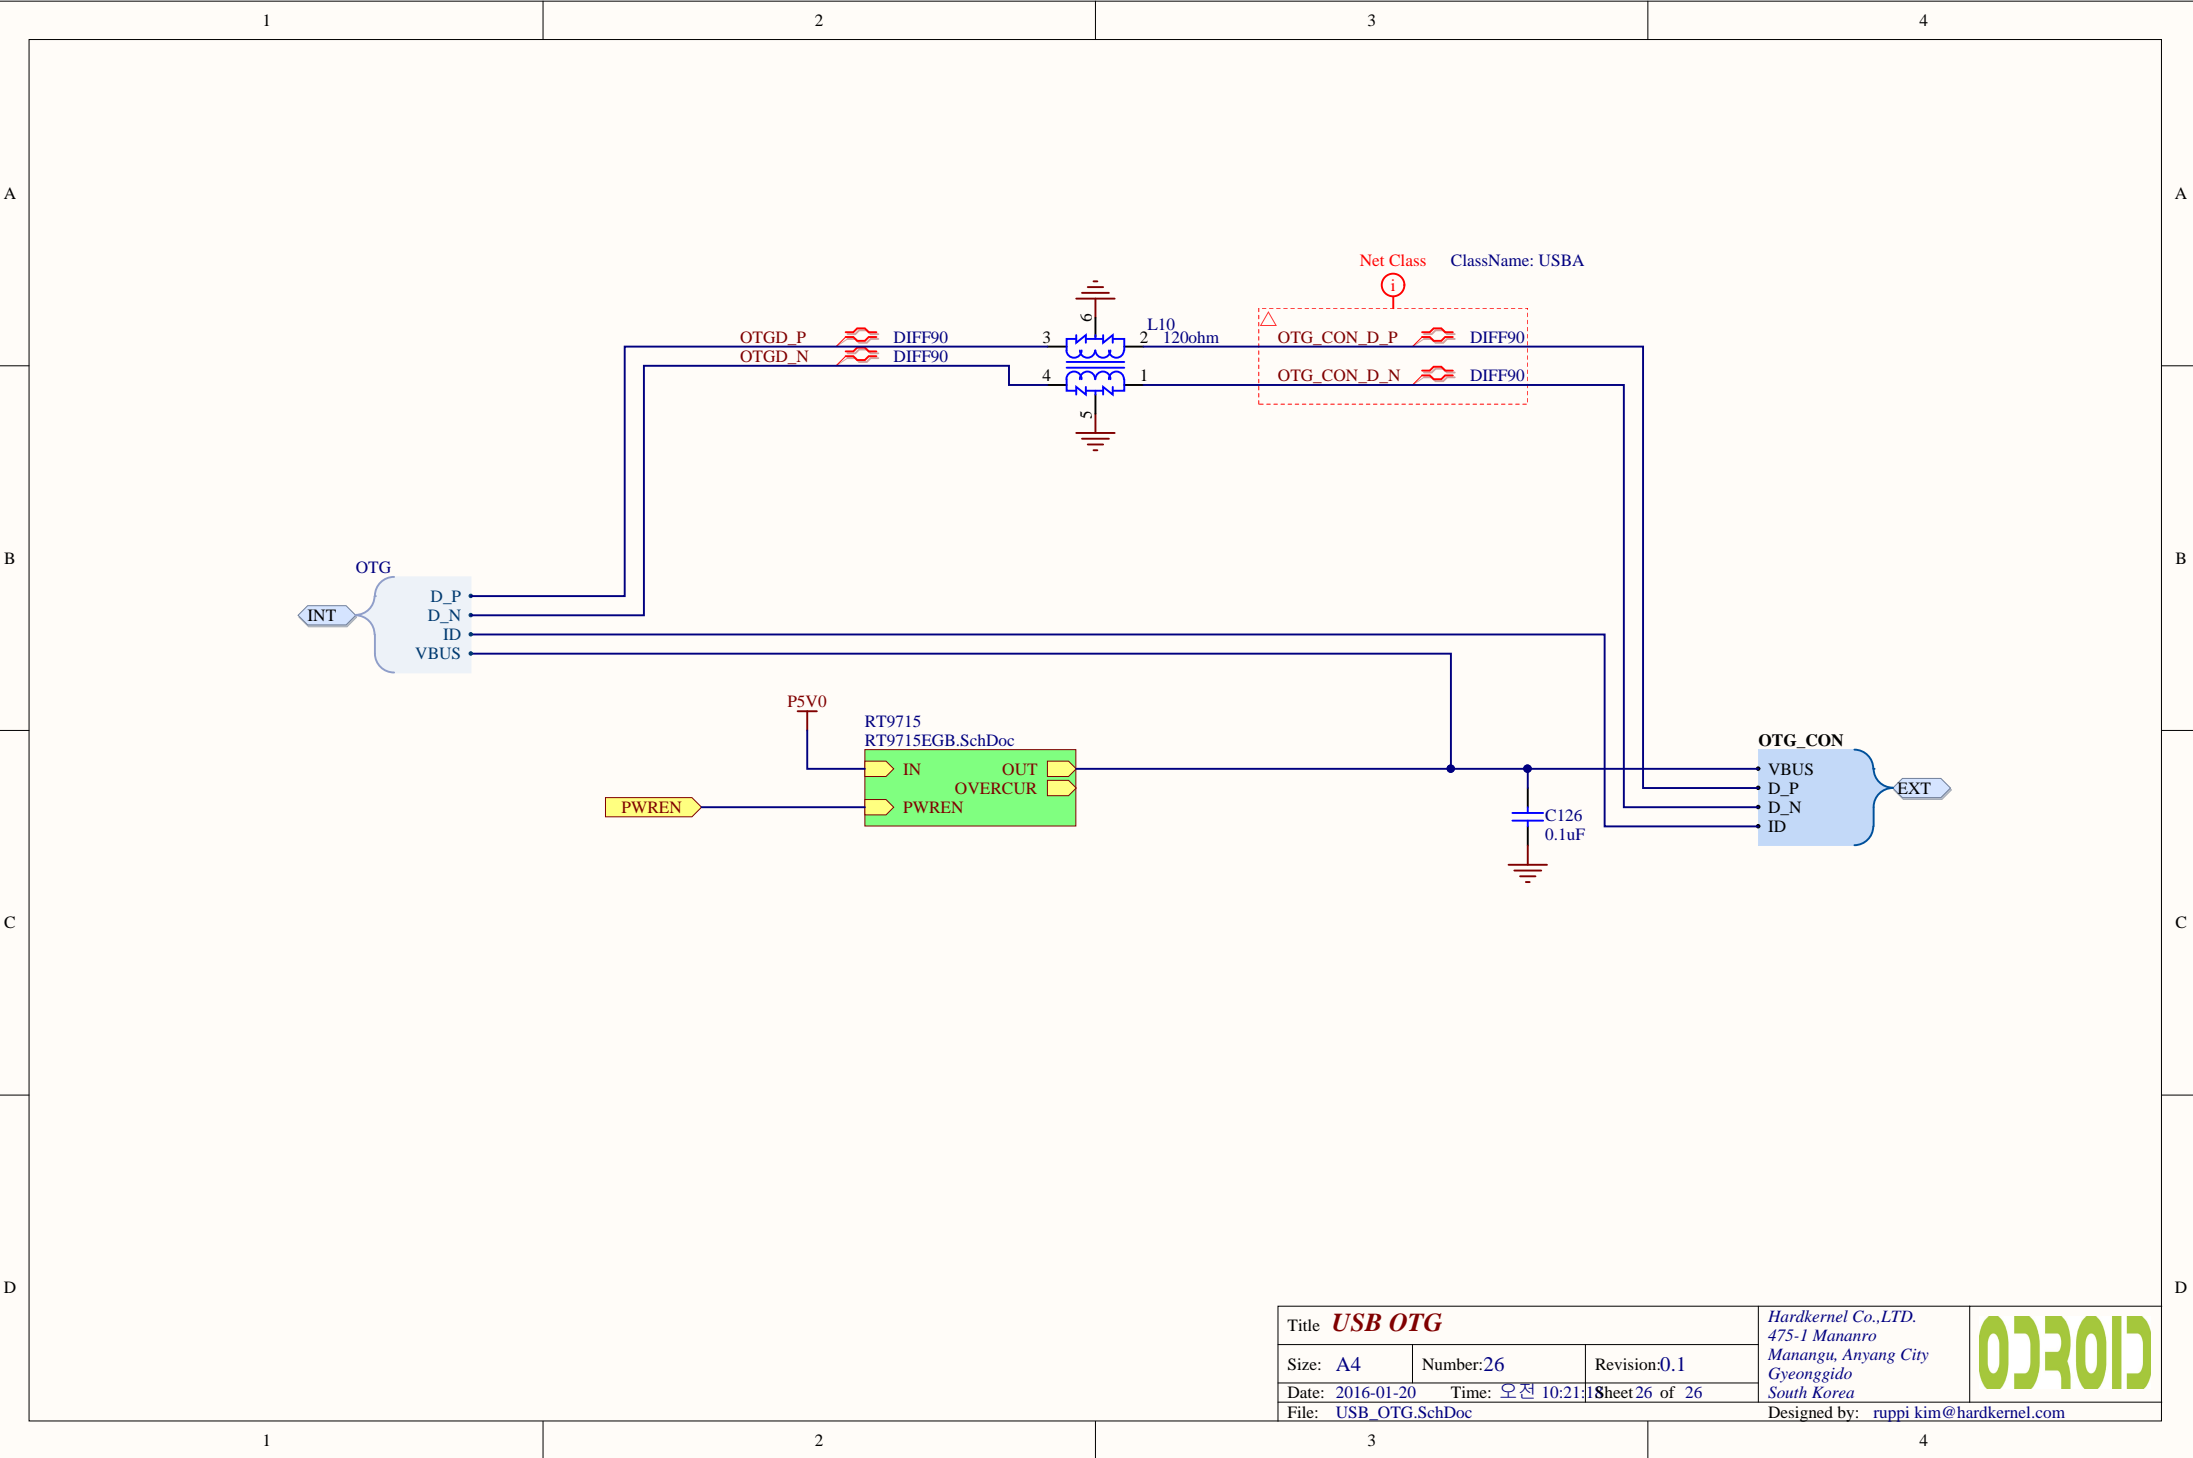

Title USB OTG			Hardkernel Co.,LTD. 475-1 Mananro Manangu, Anyang City Gyeonggido South Korea Designed by: ruppi.kim@hardkernel.com	
Size: A4	Number:26	Revision:0.1		
Date: 2016-01-20	Time: 오전 10:21:18	Sheet 26 of 26		
File: USB_OTG.SchDoc