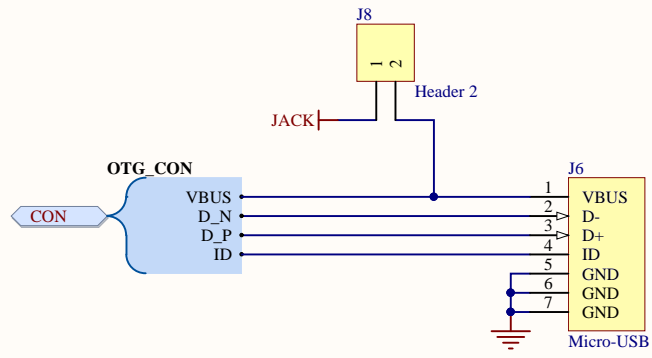

Title Micro USB Connector			<i>Hardkernel Co.,LTD.</i> 475-1 Mananro Manangu, Anyang City Gyeonggido South Korea Designed by: ruppi.kim@hardkernel.com	
Size: A4	Number:7	Revision:0.1		
Date: 2016-01-20	Time: 오전 10:21	Sheet 7 of 26		
File: CON_MICROUSB.SchDoc