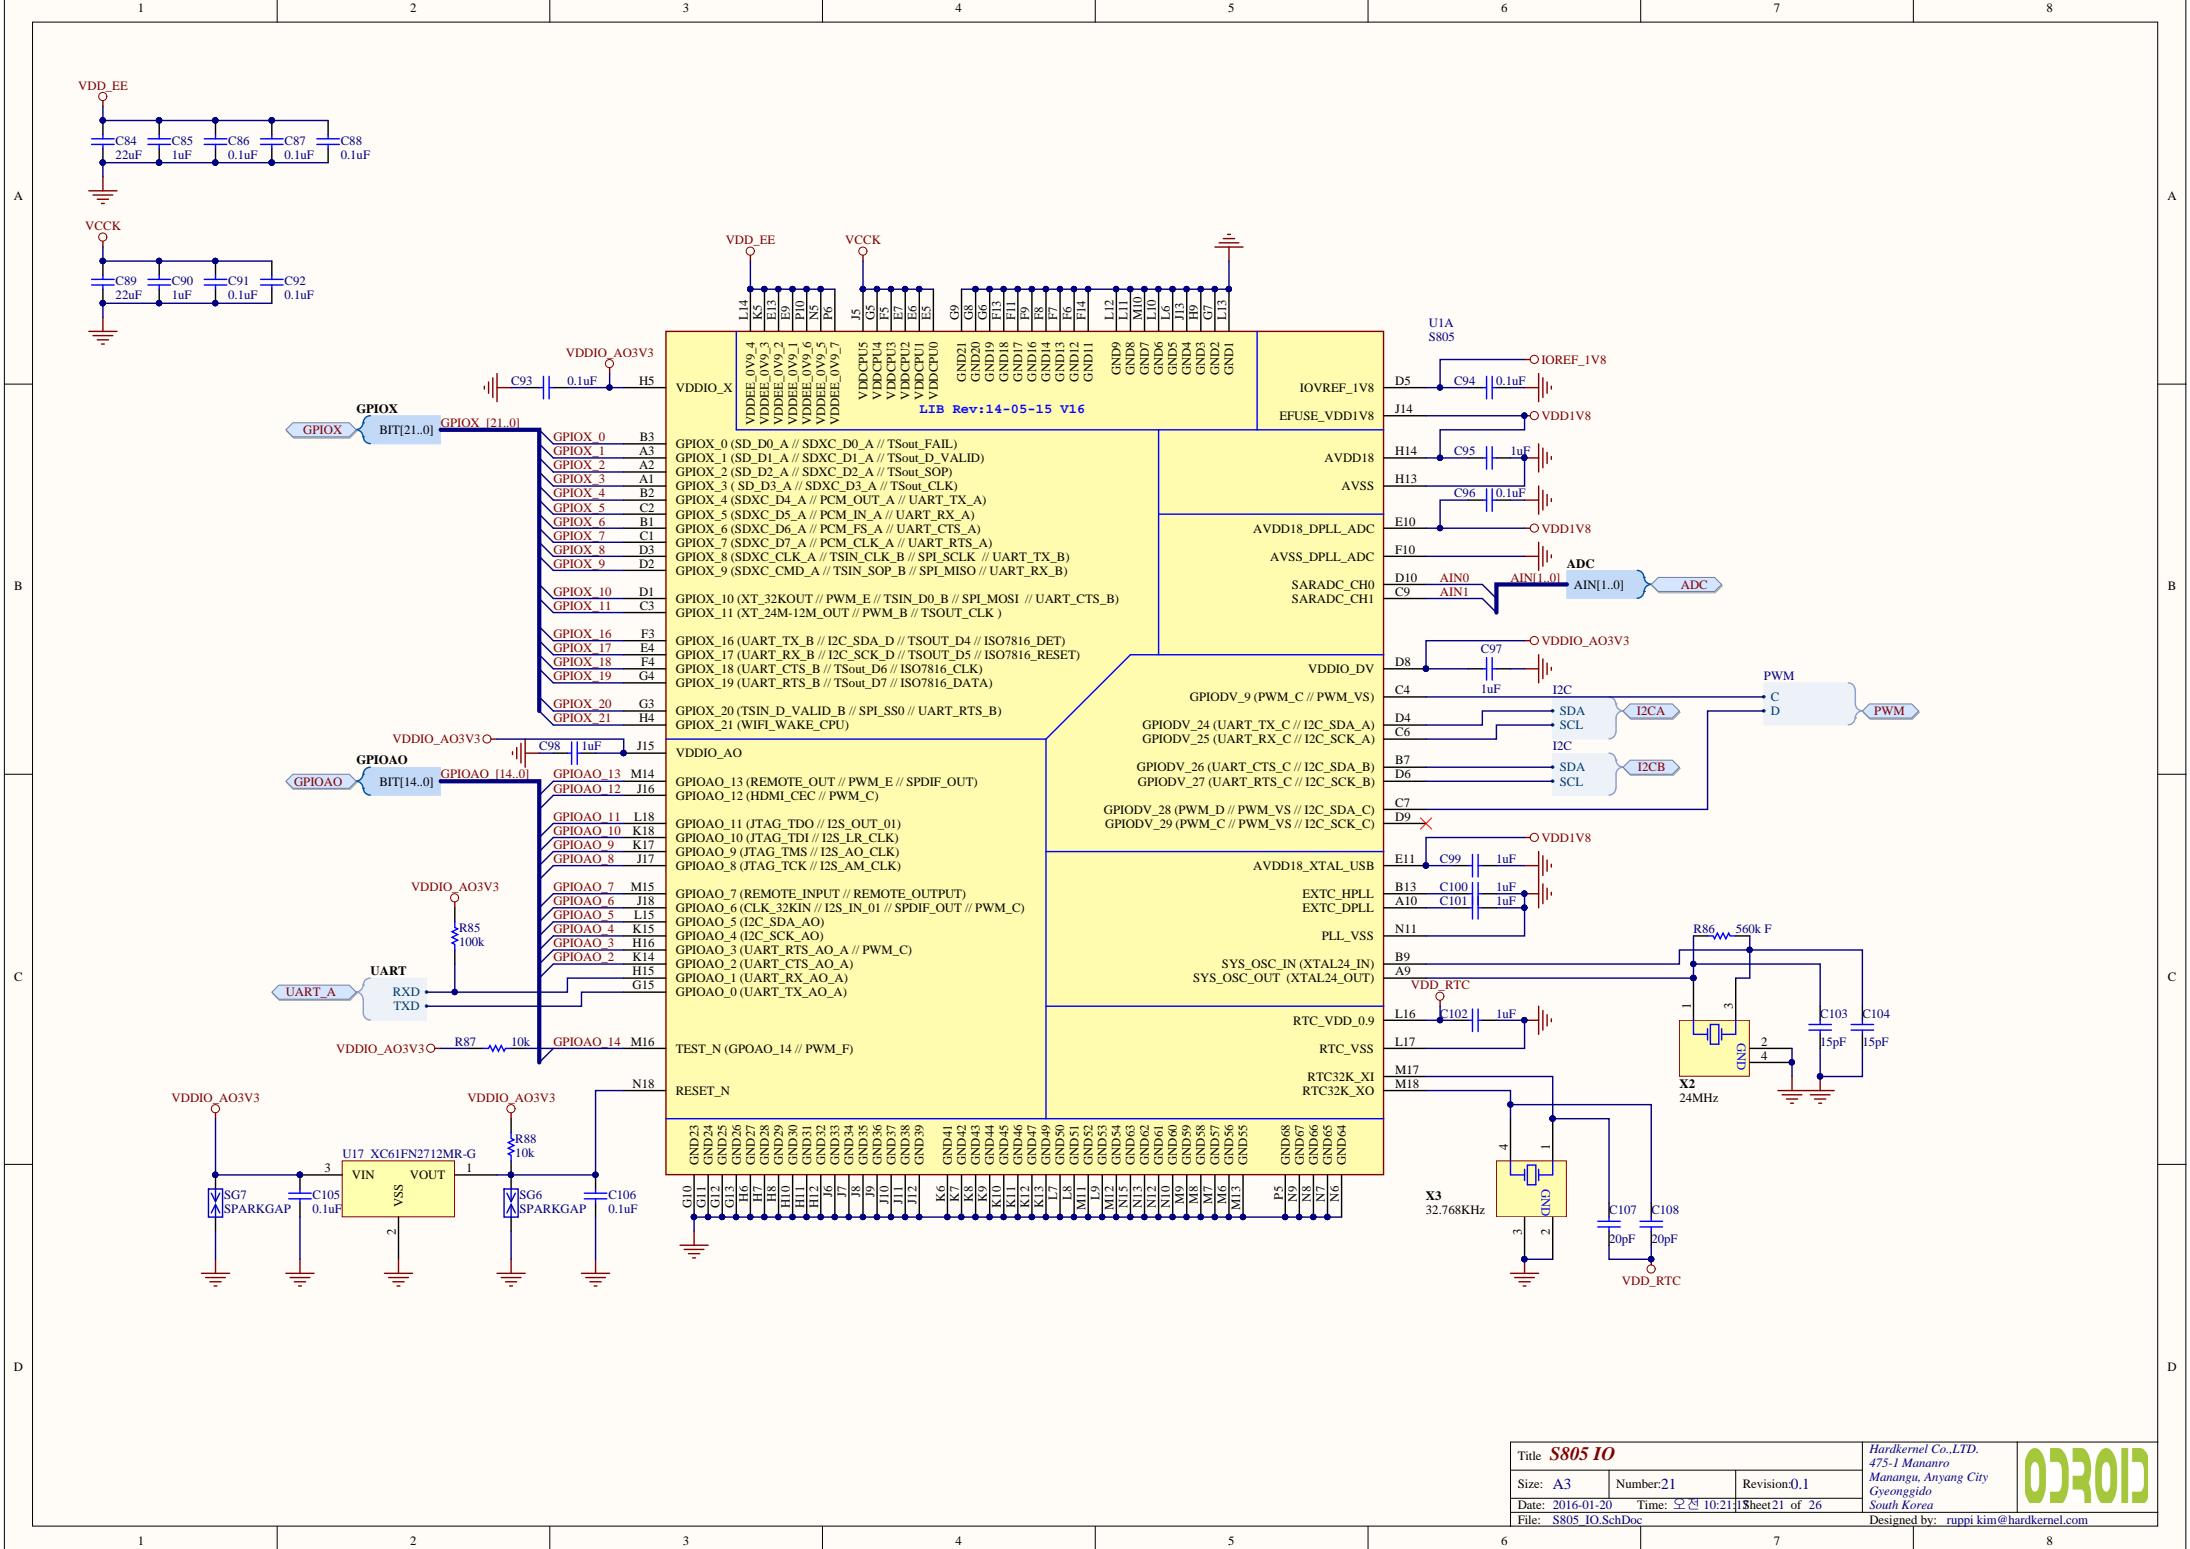

S805

Title S805 FLASH			Hardkernel Co.,LTD. 475-1 Mananro Manangu, Anyang City Gyeonggido South Korea	
Size: A4	Number:19	Revision:0.1		
Date: 2016-01-20	Time: 오전 10:21:13	Sheet 19 of 26	Designed by: ruppi kim@hardkernel.com	
File: S805_FLASH.SchDoc				

UIF

LIB Rev:14-05-15 V16

S805

Title S805 HDMI			Hardkernel Co.,LTD. 475-1 Mananro Manangu, Anyang City Gyeonggido South Korea	
Size: A4	Number:20	Revision:0.1		
Date: 2016-01-20	Time: 오전 10:21:13	Sheet 20 of 26	Designed by: ruppi kim@hardkernel.com	
File: S805_HDMI.SchDoc				