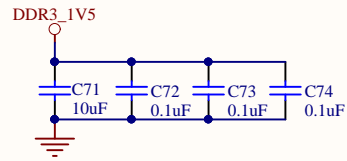

Title S805 DDR3			R&D PART 704 Anyang K-center 1591-9 Burim Dongan Gu Gyeonggido South Korea	
Size: A4	Number:18	Revision:0.3	Designed by: ruppi.kim@hardkernel.com	
Date: 2016-01-20	Time: 오전 10:21:13	Sheet 18 of 26		
File: S805_DDR3.SchDoc