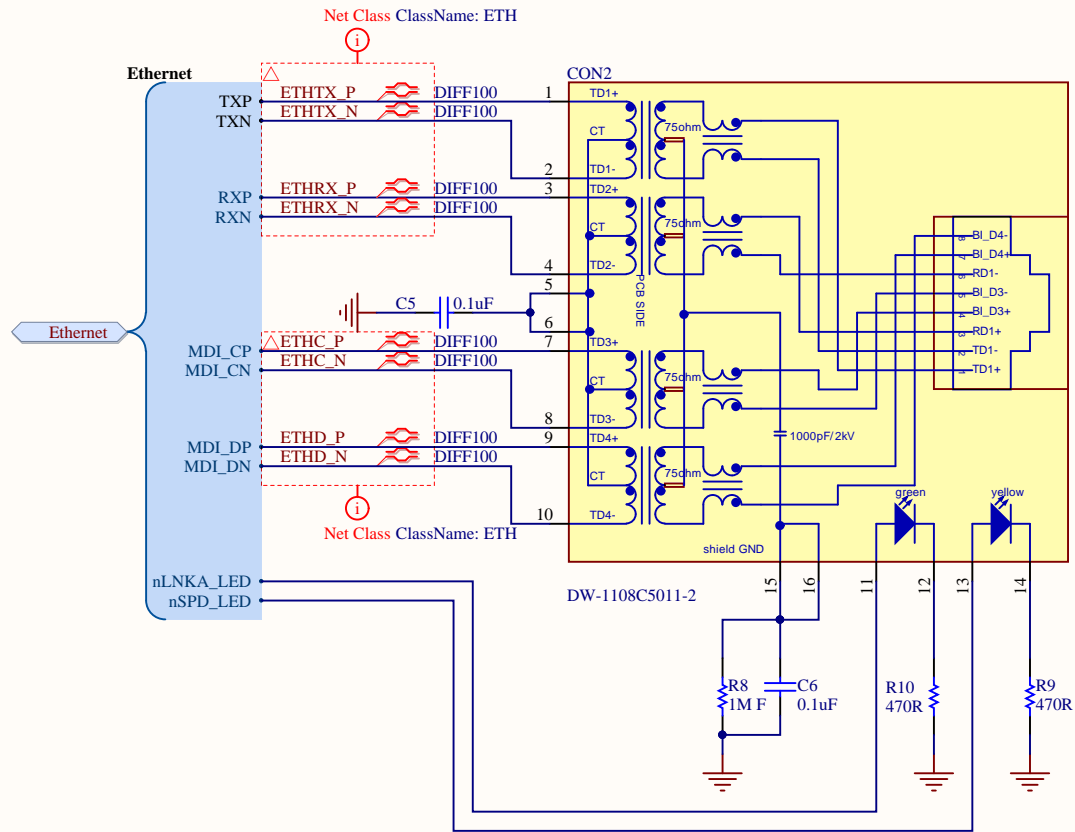

Title **Giga Ethernet Connector**

Size: A4

Number:4

Revision:0.1

Date: 2016-01-20

Time: 오전 10:21:16 Sheet 4 of 26

File: CON_GIGA_ETH.SchDoc

Hardkernel Co.,LTD.
475-1 Mananro
Manangu, Anyang City
Gyeonggido
South Korea

Designed by: ruppi.kim@hardkernel.com