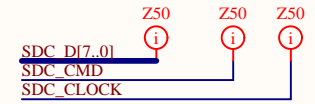

Mounting Holes

- MH1: MOUNTING HOLE 3MM
- MH2: MOUNTING HOLE 3MM
- MH3: MOUNTING HOLE 3MM
- MH4: MOUNTING HOLE 3MM

GPIOY.BIT1	GPIOY.BIT0	Revision
0	0	0.1
0	1	0.2
1	0	0.3
1	1	0.4

Title DC Jack			Hardkernel Co.,LTD. 475-1 Mananro Manangu, Anyang City Gyeongido South Korea Designed by: ruppi kim@hardkernel.com	
Size: A4	Number:2	Revision:0.1		
Date: 2016-01-20	Time: 오전 10:21	Sheet 2 of 26		
File: CON_DCJACK.SchDoc				