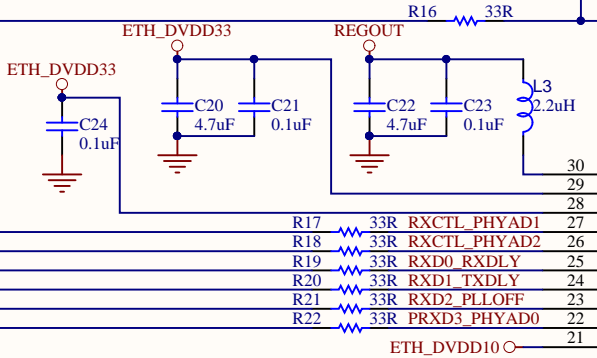

Title Giga Ethernet PHY RT8211F			Hardkernel Co.,LTD. 1-605 Shinan Metrokhan 1115 Dalandong, Dongangu, Anyang Gyeonggido South Korea	
Size: A4	Number: 11	Revision: 0.3		
Date: 2016-01-20	Time: 오전 10:21:16	Sheet 11 of 26		
File: GIGA_ETHERNET_PHY_RT8211F.SchDoc			Designed by: ruppi.kim@hardkernel.com