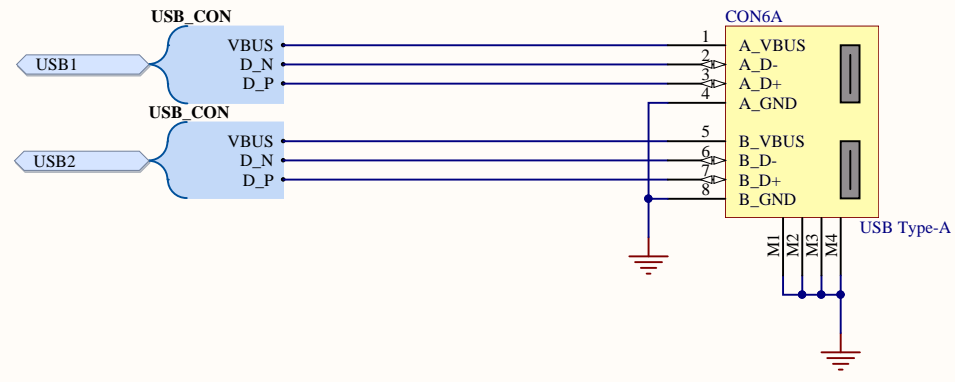

Title USB 2.0 Type A Connector			<i>Hardkernel Co.,LTD.</i> 475-1 Mananro Manangu, Anyang City Gyeonggido South Korea Designed by: ruppi.kim@hardkernel.com	
Size: A4	Number:9	Revision:0.1		
Date: 2016-01-20	Time: 오전 10:21:16	Sheet 9 of 26		
File: CON_USB_RA.SchDoc