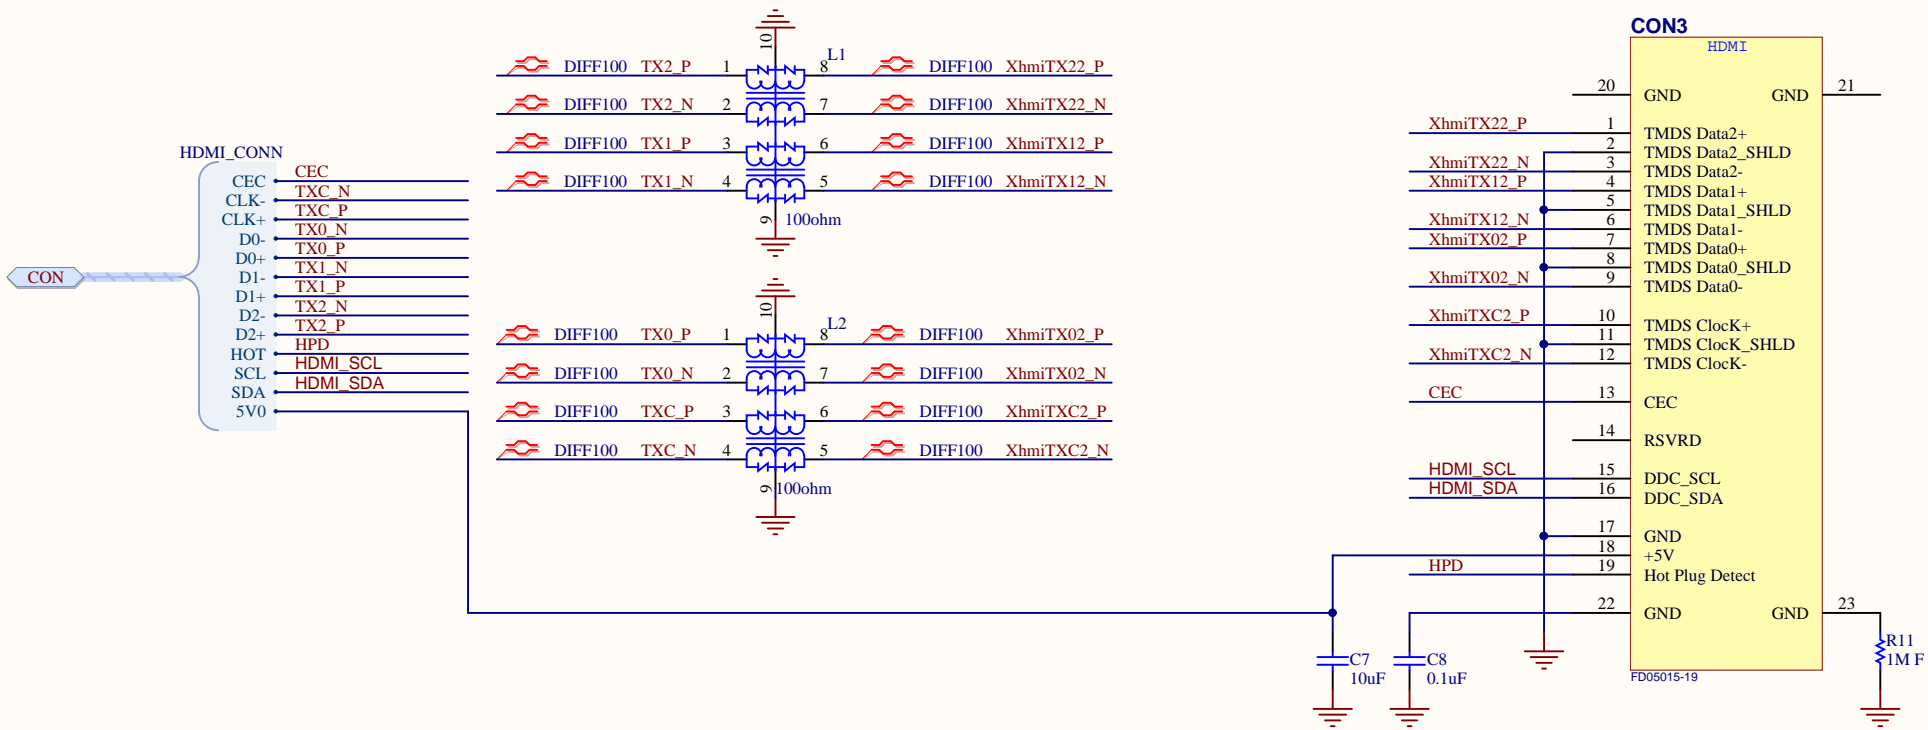

Title HDMI Type A Connector			Hardkernel Co.,LTD. 475-1 Mananro Manangu, Anyang City Gyeonggido South Korea	
Size: A4	Number:5	Revision:0.1		
Date: 2016-01-20	Time: 오전 10:21:16	Sheet 5 of 26	Designed by: ruppi kim@hardkernel.com	
File: CON_HDMI.SchDoc