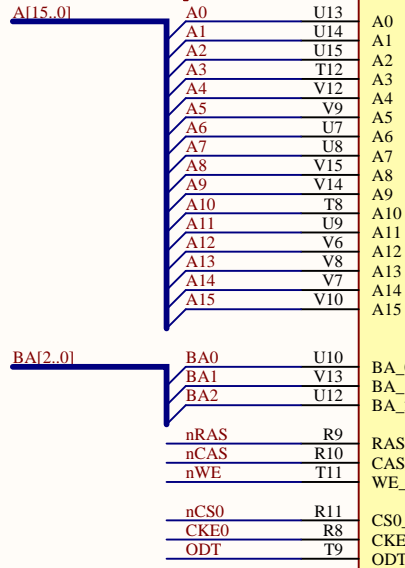

Title S805 DDR3			R&D PART 704 Anyang K-center 1591-9 Burim Dongan Gu Gyeonggido South Korea	
Size: A4	Number:18	Revision:0.3	Designed by: ruppi.kim@hardkernel.com	
Date: 2016-01-20	Time: 오전 10:21:13	Sheet 18 of 26		
File: S805_DDR3.SchDoc