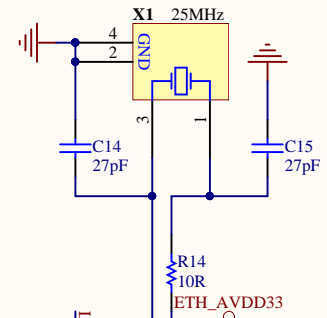

Title Giga Ethernet PHY RT8211F			Hardkernel Co.,LTD. 1-605 Shinan Metrokhan 1115 Dalandong, Dongangu, Anyang Gyeonggido South Korea	
Size: A4	Number: 11	Revision: 0.3		
Date: 2016-01-20	Time: 오전 10:21:16	Sheet 11 of 26		
File: GIGA_ETHERNET_PHY_RT8211F.SchDoc			Designed by: ruppi.kim@hardkernel.com