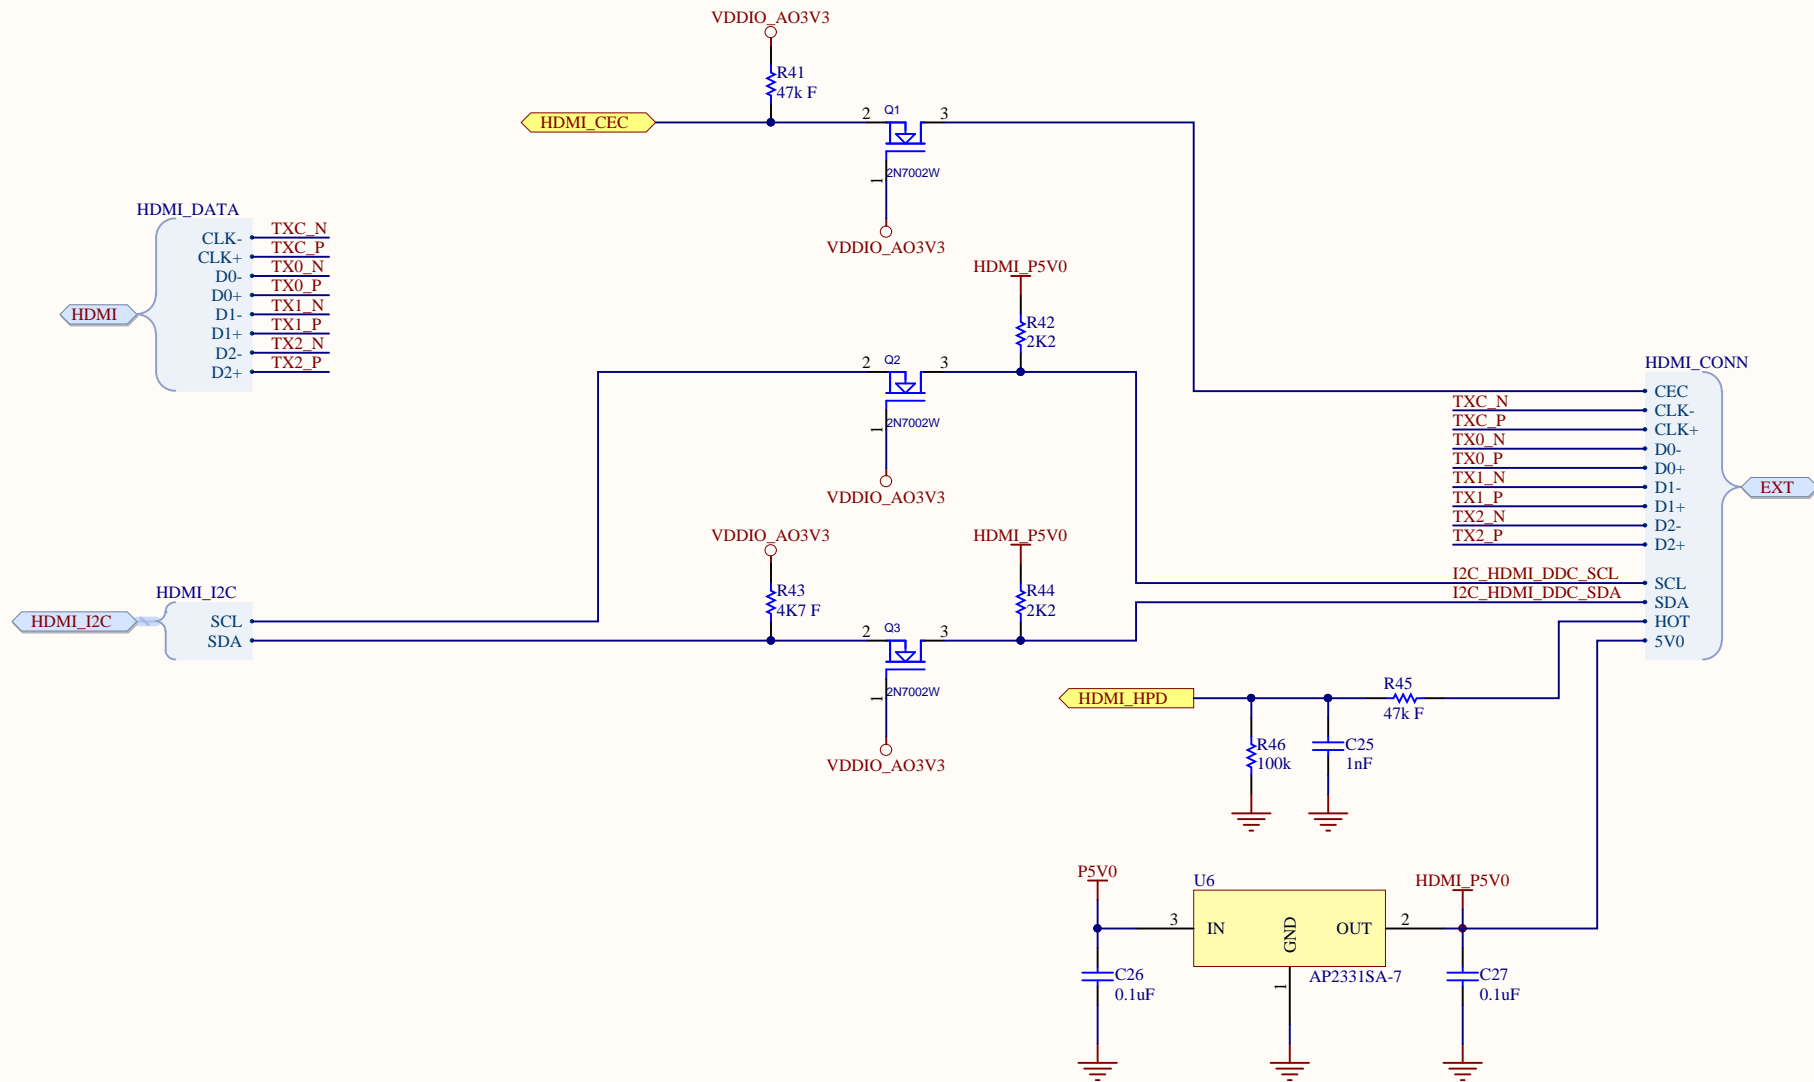

Title HDMI EDID & ETC			Hardkernel Co.,LTD. 475-1 Mananro Manangu, Anyang City Gyeonggido South Korea	
Size: A4	Number:12	Revision:0.1		
Date: 2016-01-20	Time: 오전 10:21:16	Sheet 12 of 26	Designed by: ruppi.kim@hardkernel.com	
File: HDMI_I2C.SchDoc