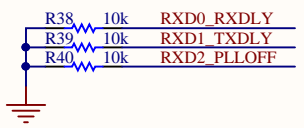

Title Giga Ethernet PHY RT8211F			Hardkernel Co.,LTD. 1-605 Shinan Metrokhan 1115 Dalandong, Dongangu, Anyang Gyeonggido South Korea	
Size: A4	Number: 11	Revision: 0.3		
Date: 2016-01-20	Time: 오전 10:21:16	Sheet 11 of 26		
File: GIGA_ETHERNET_PHY_RT8211F.SchDoc			Designed by: ruppi.kim@hardkernel.com