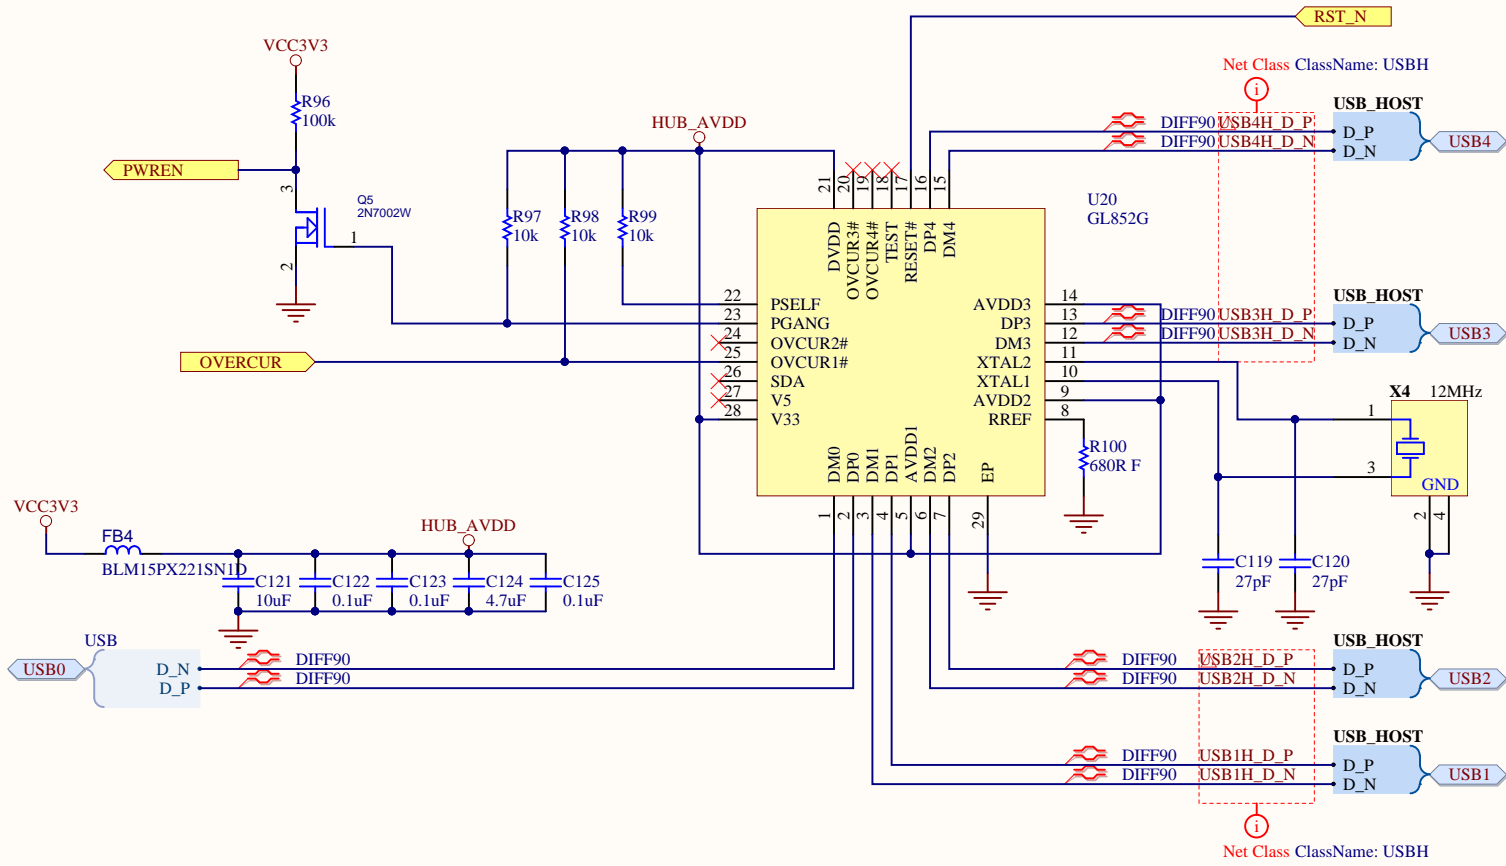

Title USB HUB GL852G-OHG			Hardkernel Co.,LTD. 475-1 Mananro Manangu, Anyang City Gyeonggido South Korea Designed by: ruppi.kim@hardkernel.com	
Size: A4	Number:25	Revision:0.1		
Date: 2016-01-20	Time: 오전 10:21	Sheet 25 of 26		
File: USB_HUB_GL852G-OHG.SchDoc