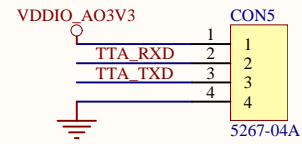

Title CON_UART			<i>Hardkernel Co.,LTD.</i> 475-1 Mananro Manangu, Anyang City Gyeongido South Korea Designed by: ruppi.kim@hardkernel.com	
Size: A4	Number:8	Revision:0.1		
Date: 2016-01-20	Time: 오전 10:21:16	Sheet 8 of 26		
File: CON_UART.SchDoc