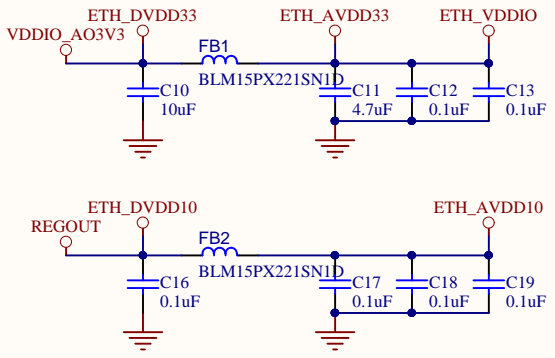

Title Giga Ethernet PHY RT8211F			Hardkernel Co.,LTD. 1-605 Shinan Metrokhan 1115 Dalandong, Dongangu, Anyang Gyeonggido South Korea	
Size: A4	Number: 11	Revision: 0.3		
Date: 2016-01-20	Time: 오전 10:21:16	Sheet 11 of 26		
File: GIGA_ETHERNET_PHY_RT8211F.SchDoc			Designed by: ruppi.kim@hardkernel.com