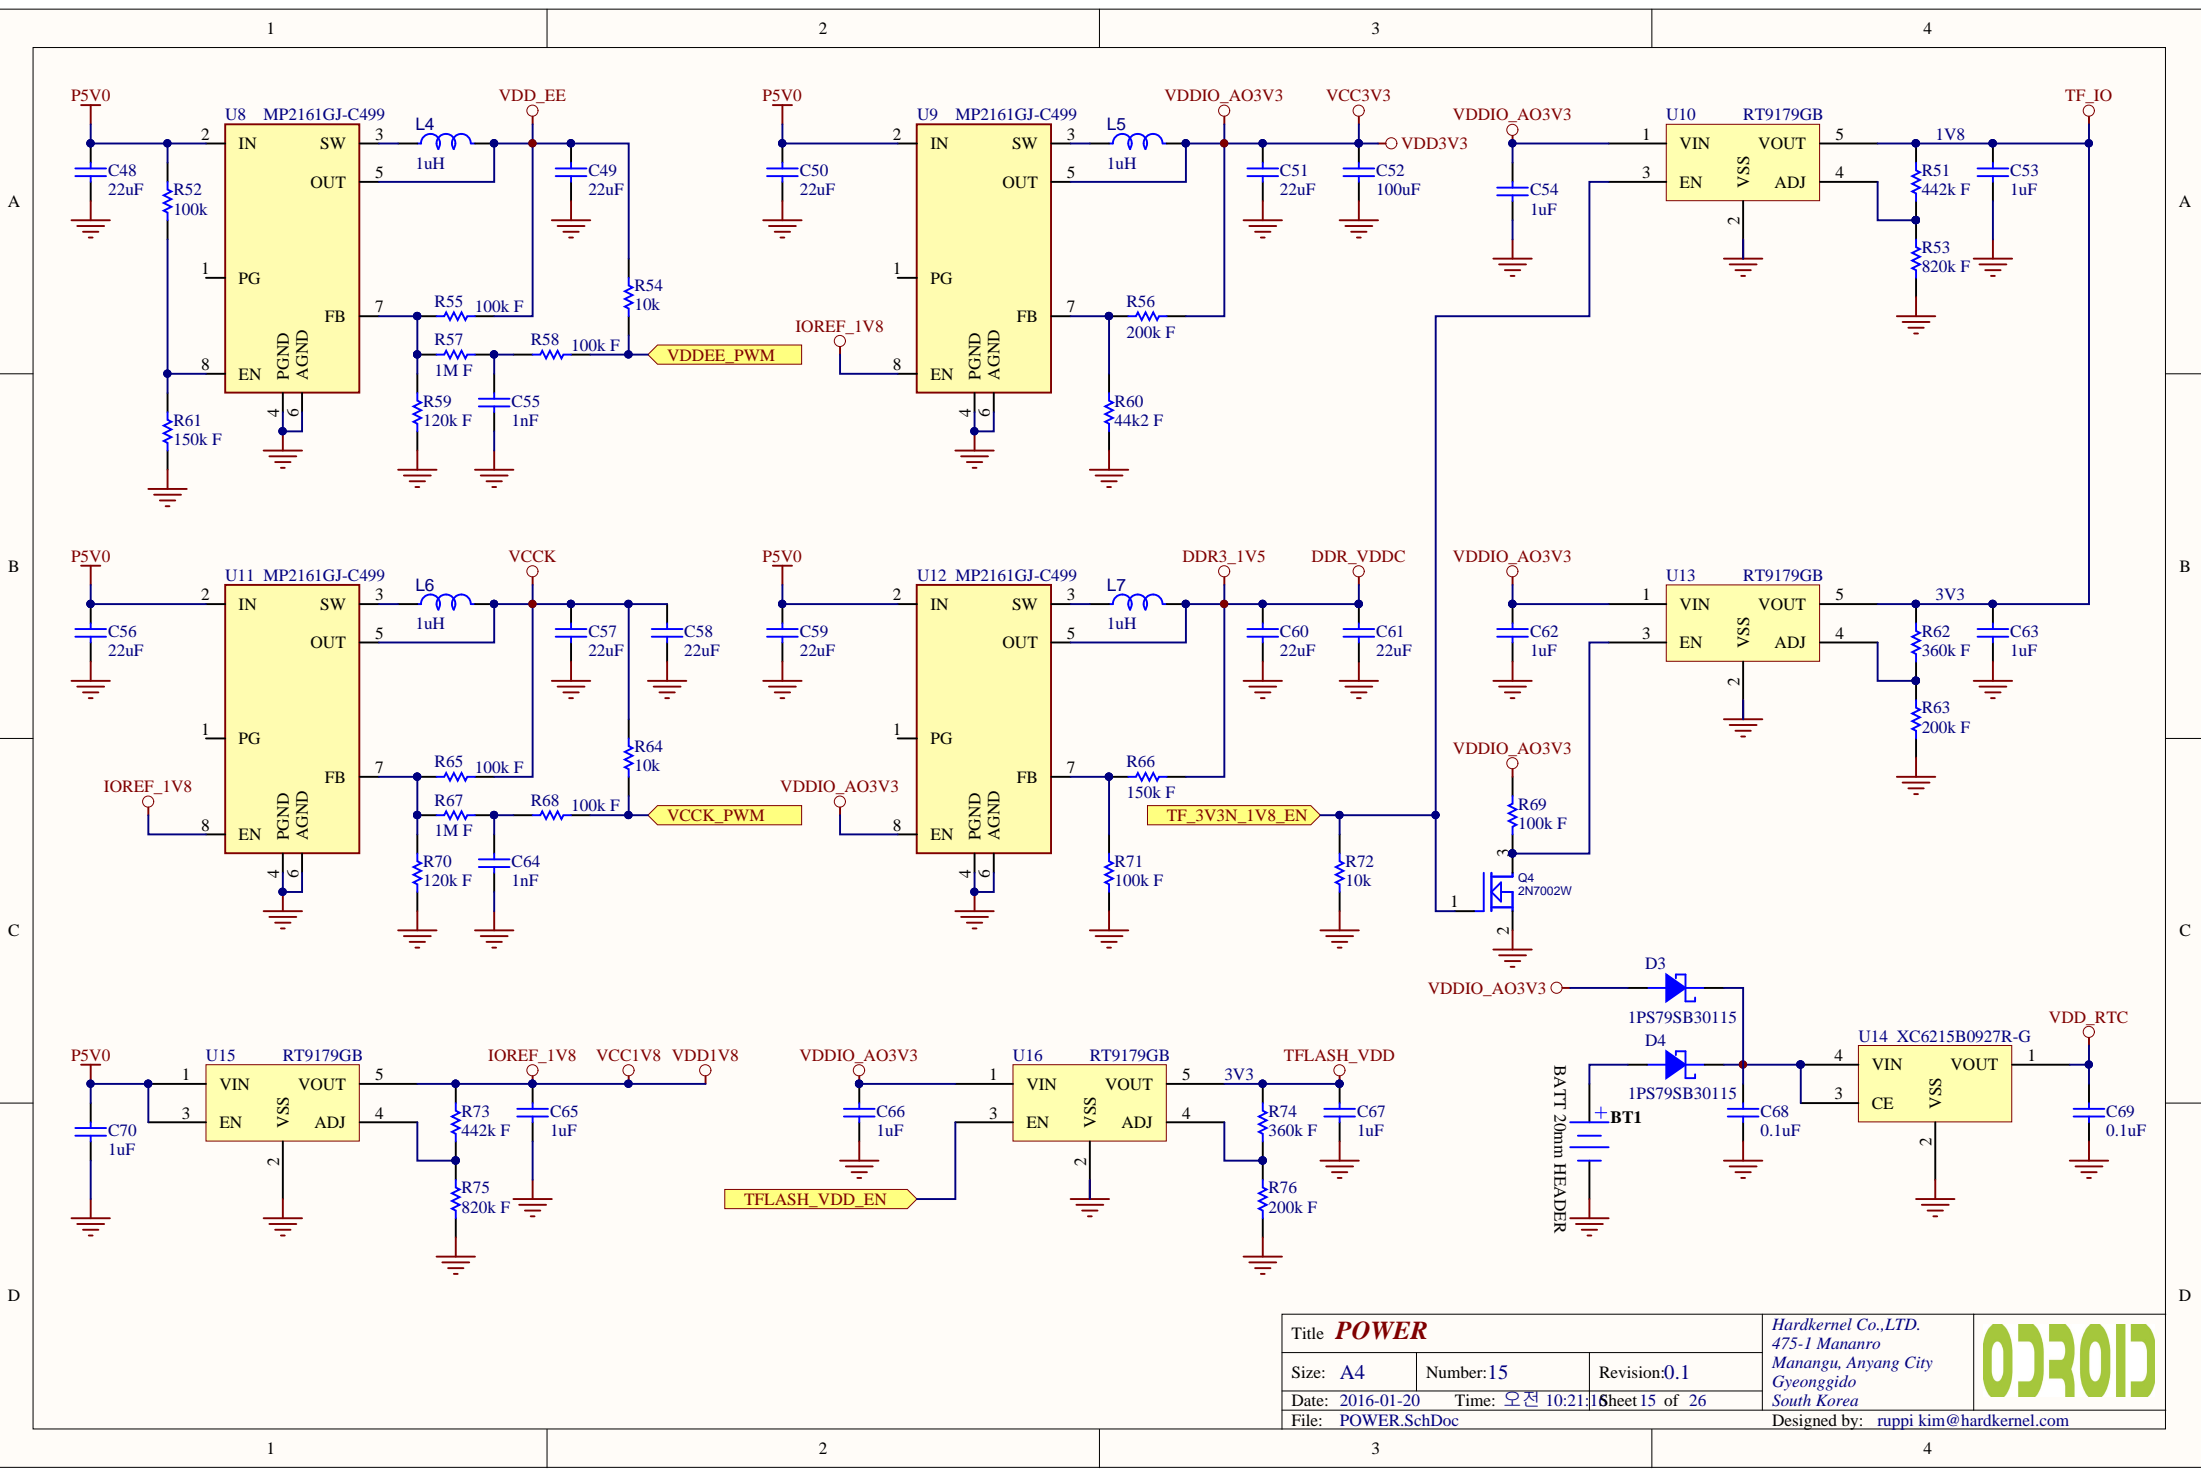

Title POWER			Hardkernel Co.,LTD. 475-1 Mananro Manangu, Anyang City Gyeonggido South Korea	
Size: A4	Number:15	Revision:0.1		
Date: 2016-01-20	Time: 오전 10:21	Sheet 15 of 26	Designed by: ruppi.kim@hardkernel.com	
File: POWER.SchDoc