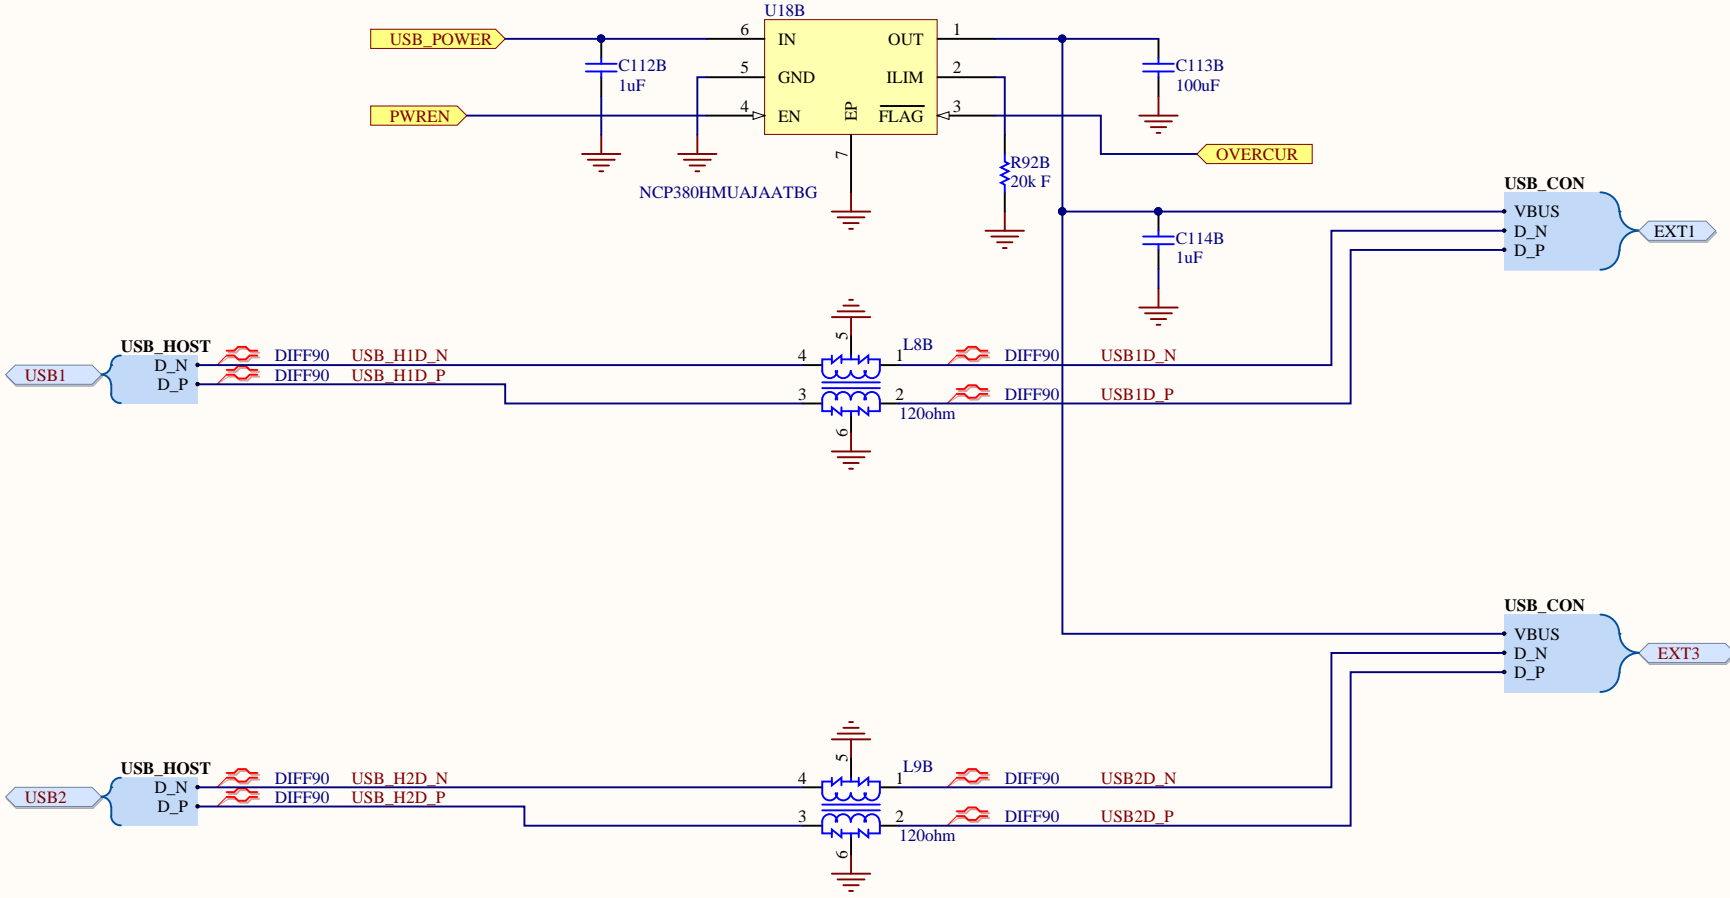

UIE

LIB Rev:14-05-15 V16

S805

Title S805 USB2 SDB			Hardkernel Co.,LTD. 475-1 Mananro Manangu, Anyang City Gyeonggido South Korea	
Size: A4	Number:23	Revision:0.1		
Date: 2016-01-20	Time: 오전 10:21	Sheet 23 of 26	Designed by: ruppi.kim@hardkernel.com	
File: S805_USB_TFLASH.SchDoc				

Title USB HOST POWER			Hardkernel Co.,LTD. 475-1 Mananro Manangu, Anyang City Gyeonggido South Korea	
Size: A4	Number:24	Revision:0.1		
Date: 2016-01-20	Time: 오전 10:21	Sheet 24 of 26	Designed by: ruppi kim@hardkernel.com	
File: USB_HOST_PWR_SW.SchDoc				