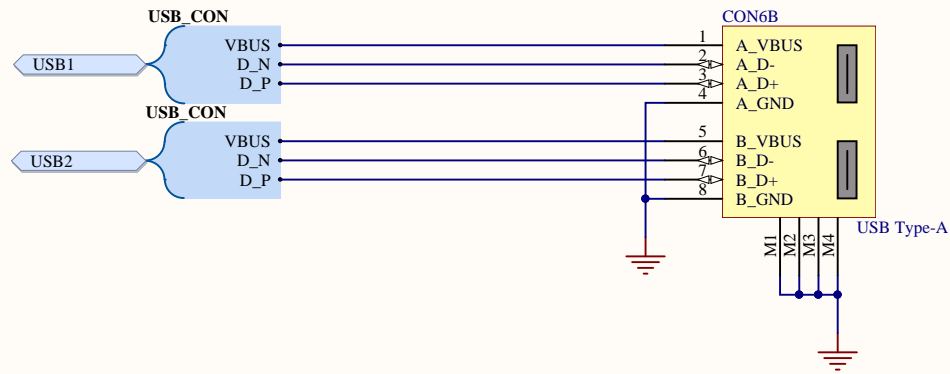

Title USB 2.0 Type A Connector			<i>Hardkernel Co.,LTD.</i> 475-1 Mananro Manangu, Anyang City Gyeonggido South Korea Designed by: ruppi.kim@hardkernel.com	
Size: A4	Number:9	Revision:0.1		
Date: 2016-01-20	Time: 오전 10:21:16	Sheet 9 of 26		
File: CON_USB_RA.SchDoc